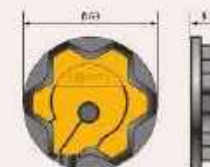

Settings

Manual	Compatible with soft links
Limit Switch Unit	Rapid adjustment, 35 turns

3 threads by wire

Section = 0,75 mm²

Star head

Overall length (with head)

Performance					
Torque (N.m)	Nominal Speed (rpm)	Overall length (mm)	Rated power (W)	Rated current (A)	Weight (kg)
60	12	620	240	1,05	4,7
80	12	620	290	1,25	4,9
100	12	665	350	1,5	5,4
120	12	665	400	1,8	5,6