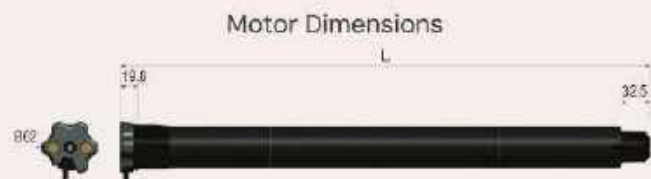

Ø50

Mechanical Wired Tubular Motor With Star Head

Technical Features

Code	Description	Torque	Speed	LS Rounds	Consumption	Power Supply	Prot. Degree	Length	Motor Weight
To be created	Nile Mec 6/17	6 Nm	17 Rpm	28	100 W	230 V ~ / 50 Hz	IP 44	526 mm	1,68 Kg
To be created	Nile Mec 10/17	10 Nm	17 Rpm	28	120 W	230 V ~ / 50 Hz	IP 44	526 mm	1,72 Kg
To be created	Nile Mec 20/17	20 Nm	17 Rpm	28	190 W	230 V ~ / 50 Hz	IP 44	576 mm	1,89 Kg
To be created	Nile Mec 30/17	30 Nm	17 Rpm	28	240 W	230 V ~ / 50 Hz	IP 44	576 mm	1,98 Kg
To be created	Nile Mec 40/17	40 Nm	17 Rpm	28	240 W	230 V ~ / 50 Hz	IP 44	576 mm	1,98 Kg
To be created	Nile Mec 50/12	50 Nm	12 Rpm	28	240 W	230 V ~ / 50 Hz	IP 44	576 mm	1,98 Kg

OURA SHUTTER
Be Safe, Be Unique