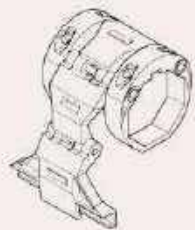

ACCESSORIES

Holders

Flaexi Holder

Product Size	Product Code
13cm Flexible	701002001
17cm Flexible	701002002
19cm Flexible	701002003

Safety Holder

Product Size	Product Code
Direct 40 mm	701002028
Direct 55 mm	701002029
Indirect 40 mm	701002030