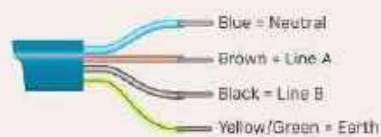

Ø60

Technical data

Power supply	230 V / 50 Hz (207 V - 244 V)
Operating temperature	Normal use: -10°C to +40°C Exceptional use (20% of the lifetime not simultaneously): -25°C to +70°C
Cable type	Pluggable RFF or VVF
Insulation class	Class I
Protection rating index	IP 44
Thermal time	4 minutes
Homologations	CE + VDE + NF

Settings

Manual	Compatible with soft links
Limit Switch Unit	Rapid adjustment, 35 turns

3 threads by wire

Section = 0,75 mm²

Star head