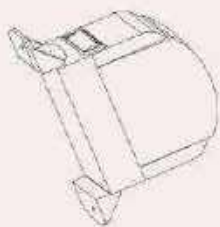

Exterior Cap With Round Pivot

Product Size	Product Code
Clinched 70 mm	701001013
Clinched 60 mm	701001001
Clinched 40 mm	701001002

Exterior Cap with Bracket To screw & Ball bearing

Product Size	Product Code
4cm	701001016
6cm	701001017
7cm	701001018

Entry guide Delta

Name	Product Code
DELTA	303010023

Plate for Standard end cap with Exterior cap & Ball bearing

Product Size	Product Code
6cm	701001032
7cm	701001033

Strap

Outside Tape Box with Strap

Product Code: 6010030