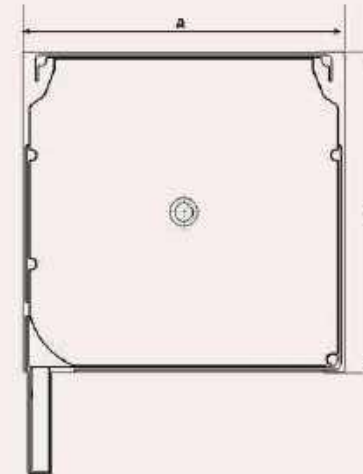

Square R Side Box

Size 205 mm