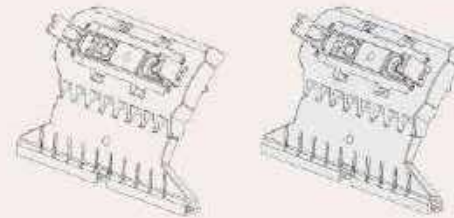

ACCESSORIES

Holders

Flaexi Holder

Product Size	Product Code
13cm Flexible	701002001
17cm Flexible	701002002
19cm Flexible	701002003

Safety Holder

Product Size	Product Code
Direct 40 mm	701002028
Direct 55 mm	701002029
Indirect 40 mm	701002030