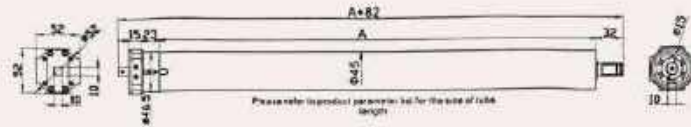

OURA SHUTTER

Be Safe, Be Unique

A-OK®

AM60

Mechanical Limit AC Motor

230V AC 50/60HZ

Mechanical limit switch & max limit circle is 55 circles

Reliable and easy adjustment of the limit switches