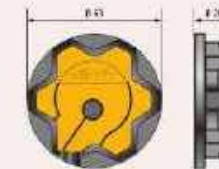

Settings

Manual	Compatible with soft links
Limit Switch Unit	Rapid adjustment, 46 turns

4 threads by wire

Section = 0,75 mm²

Star head

Overall length (with head)

Performance

Torque (N.m)	Nominal Speed (rpm)	Overall length (mm)	Rated power (W)	Rated current (A)	Weight (kg)
6	12	440	90	0,35	1,7
8	12	440	90	0,35	1,7
10	12	440	90	0,45	1,7
15	12	440	120	0,45	1,9
20	12	440	140	0,65	2,1
30	12	440	160	0,75	2,2
40	12	440	240	1,1	2,5