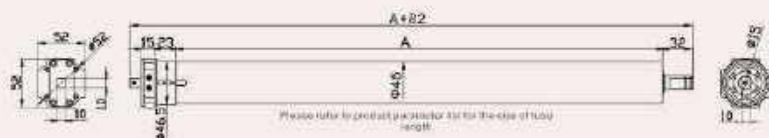

AM45

Mechanical Limit AC Motor

230V AC 50/60HZ

Mechanical limit switch & max limit circle is 55 circles

Reliable and easy adjustment of the limit switches

Quite design, Lower to 45dB

Double breaking design with patent

Technical Features

Model No.	Rated Torque	Rated RPM	Motor Diameter	Tube Length A	Rated Voltage	Rated Power	Rated Current	IP Class
AM45-10/17	10 Nm	17 Rpm	45 mm	440 mm	230 V	135 W	0.6 A	IP 44
AM45-20/17	20 Nm	17 Rpm	45 mm	482 mm	230 V	170 W	0.7 A	IP 44
AM45-30/17	30 Nm	17 Rpm	45 mm	502 mm	230 V	200 W	0.9 A	IP 44
AM45-40/12	40 Nm	12 Rpm	45 mm	502 mm	230 V	200 W	0.9 A	IP 44
AM45-50/12	50 Nm	12 Rpm	45 mm	520 mm	230 V	250 W	1.1 A	IP 44
AM45-65/12	65 Nm	12 Rpm	45 mm	520 mm	230 V	330 W	1.5 A	IP 44

OURA SHUTTER

Be Safe, Be Unique

A-OK®