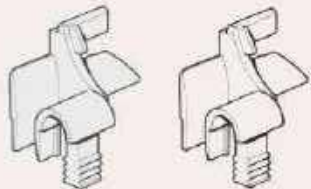

Zinconium Holder

Product Size	Product Code
	701002046

Caps & Guide

Plastic Cap

Product Size	Product Code
Clinched 60 mm	303011007
Clinched 40 mm	30301106

Entry guide

Name	Product Code
WIDE	303010023
8 CM	303010024

Exterior Cap With Round Pivot

Product Size	Product Code
Clinched 70 mm	701001013
Clinched 60 mm	701001001
Clinched 40 mm	701001002

Exterior Cap with Bracket To screw & Ball bearing

Product Size	Product Code
4cm	701001016
6cm	701001017
7cm	701001018