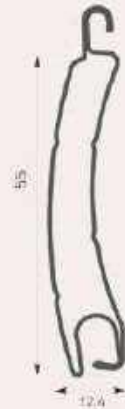

Recommended box size (according to height)

Boxes Size	Tube 6 cm	Tube 7 cm
16.5 cm	90 cm	90 cm
18.5 cm	140 cm	140 cm
20.5 cm	215 cm	215 cm
22.5 cm	255 cm	255 cm
25 cm	330 cm	330 cm

Color: Dark Gray
Code: 7015

Color: Beige
Code: 1013

Color: White
Code: 9010