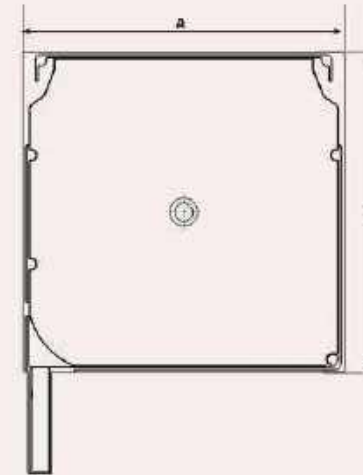

Colors

Color: Beige
Code: 1013

Color: White
Code: 9010

Color: Dark Beige
Code: 1015

Color: Dark Gray
Code: 7015

Color: Black
Code: 9005

Square Side Box

Size 150 mm
165 mm
180 mm
205 mm
225 mm