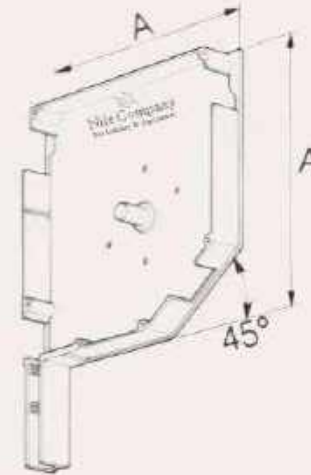

Color: Dark Gray
Code: 7015

Color: Black
Code: 9005

OURA SHUTTER
Be Safe, Be Unique

Delta Side Box

Size 165 mm
180 mm
205 mm
225 mm
250 mm

Colors

Color: Beige
Code: 1013

Color: White
Code: 9010