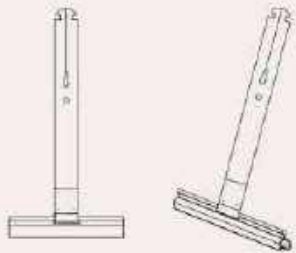

ACCESSORIES

Holders

Flaexi Holder

Product Size	Product Code
13cm Flexible	701002001
17cm Flexible	701002002
19cm Flexible	701002003

Safety Holder

Product Size	Product Code
Direct 40 mm	701002028
Direct 55 mm	701002029
Indirect 40 mm	701002030