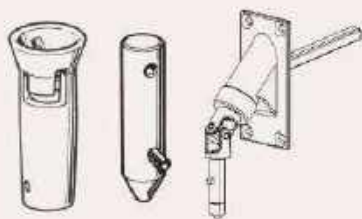

Joints

Product Code: 50100200

Product Sizes	Code

Joints Wide	501002003

Joints Tight	501002005

Handle

Product Code: 501012003