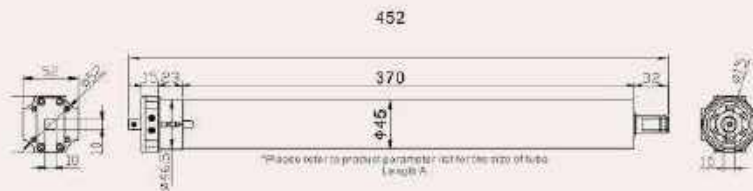

AM45

Short Mechanical Limit AC Motor
230V AC 50/60HZ

Mechanical limit switch & max limit circle is 29 circles

Reliable and easy adjustment of the limit switches

Quite design, Lower to 45dB

Double breaking design with patent

Suitable for the narrow width roller shutter

Technical Features

Model No.	Rated Torque	Rated RPM	Motor Diameter	Tube Length A	Rated Voltage	Rated Power	Rated Current	IP Class
AM45-10/17-S	10 Nm	17 Rpm	45 mm	370 mm	230 V	115 W	0.5 A	IP 44

OURA SHUTTER
Be Safe, Be Unique

A-OK®