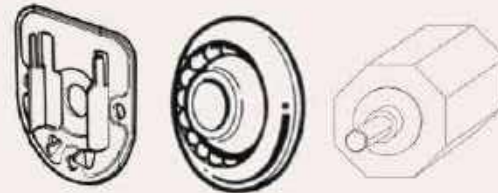

Exterior Cap with Bracket To screw & Ball bearing

Product Size	Product Code
4cm	701001016
6cm	701001017
7cm	701001018