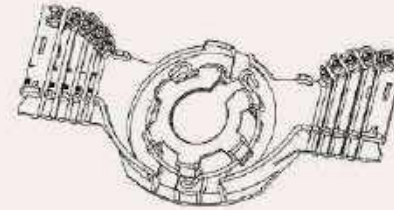

Handle Lock

Product Code: 501001003

OURA SHUTTER
Be Safe, Be Unique

Others

Plastic Ring

Product Size	Product Code
Ring 60 mm	701002071
Ring 70 mm	701002072

Butterfly Base

Product Code: 303011011