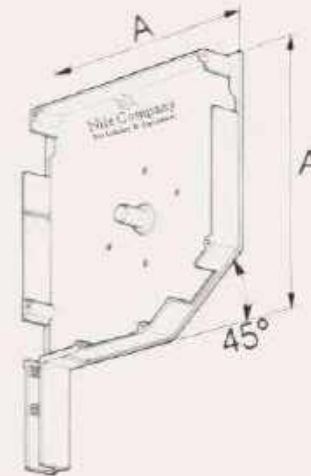

Color: White
Code: 9010

Color: Dark Beige
Code: 1015

Color: Dark Gray
Code: 7015

Color: Black
Code: 9005

OURA SHUTTER
Be Safe, Be Unique

Mega Side Box

Size 165 mm
180 mm
205 mm
225 mm
250 mm

Colors