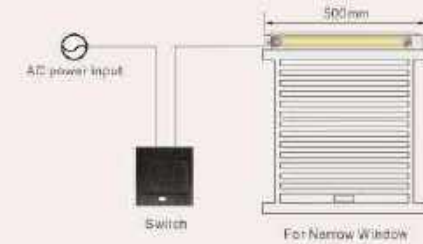

AM45

Short Mechanical Limit AC Motor
230V AC 50/60HZ

Mechanical limit switch & max limit circle is 29 circles

Reliable and easy adjustment of the limit switches

Quite design, Lower to 45dB

Double breaking design with patent

Suitable for the narrow width roller shutter

Technical Features

Model No.	Rated Torque	Rated RPM	Motor Diameter	Tube Length A	Rated Voltage	Rated Power	Rated Current	IP Class
AM45-10/17-S	10 Nm	17 Rpm	45 mm	370 mm	230 V	115 W	0.5 A	IP 44

OURA SHUTTER
Be Safe, Be Unique

A-OK®